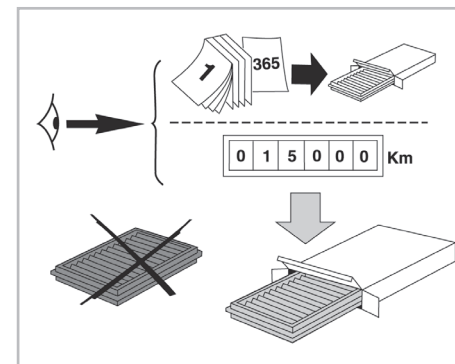

COMFORT

particle filter

715658

FH341

PA

WANT TO KNOW MORE?

www.valeo-techassist.com

FOR
OPEL

ASTRA J A/C+/- (11/09 >)

Valeo Service - Société par Actions simplifiée - Capital de 12 900 000 € - 70, rue Playel, 93285 Saint-Denis Cedex - France - B 306 486 408 RCS Bobigny