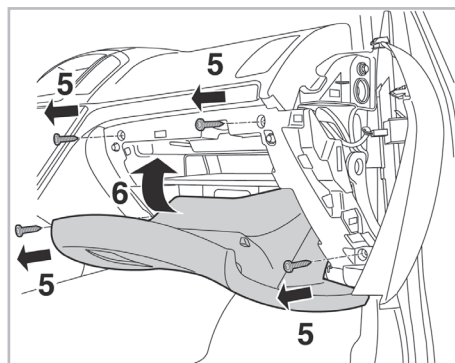

COMFORT

particle filter

715658

FH341

PA

WANT TO KNOW MORE?

www.valeo-techassist.com

FOR
OPEL

ASTRA J A/C+/- (11/09 >)

Valeo Service - Société par Actions simplifiée - Capital de 12 900 000 € - 70, rue Playel, 93285 Saint-Denis Cedex - France - B 306 486 408 RCS Bobigny