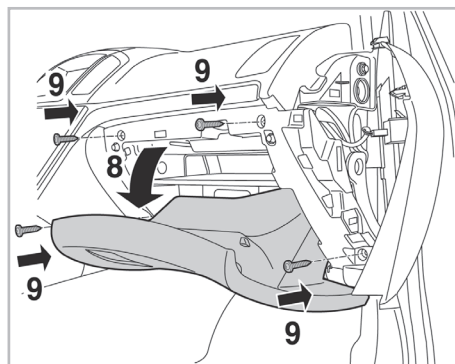

COMFORT

particle filter

715658

FH341

PA

WANT TO KNOW MORE?

www.valeo-techassist.com

FOR
OPEL

ASTRA J A/C+/- (11/09 >)

Valeo Service - Société par Actions simplifiée - Capital de 12 900 000 € - 70, rue Playel, 93285 Saint-Denis Cedex - France - B 306 486 408 RCS Bobigny