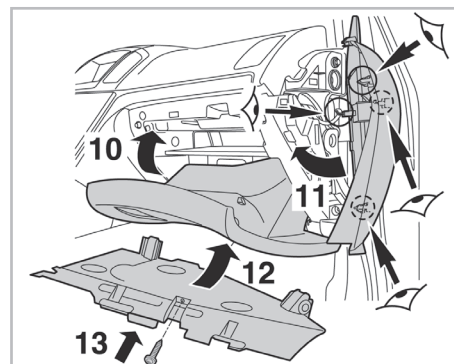

COMFORT

particle filter

715658

FH341

PA

WANT TO KNOW MORE?

www.valeo-techassist.com

FOR
OPEL

ASTRA J A/C+/- (11/09 >)

Valeo Service - Société par Actions simplifiée - Capital de 12 900 000 € - 70, rue Playel, 93285 Saint-Denis Cedex - France - B 306 486 408 RCS Bobigny