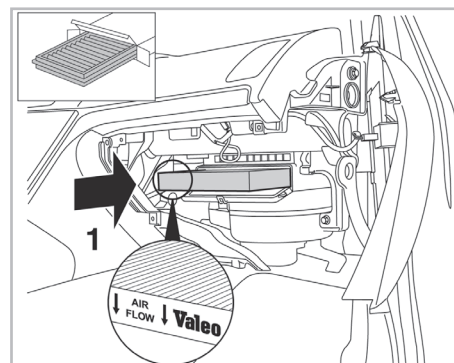

COMFORT

particle filter

715658

FH341

PA

WANT TO KNOW MORE?

www.valeo-techassist.com

FOR
OPEL

ASTRA J A/C+/- (11/09 >)

Valeo Service - Société par Actions simplifiée - Capital de 12 900 000 € - 70, rue Playel, 93285 Saint-Denis Cedex - France - B 306 486 408 RCS Bobigny