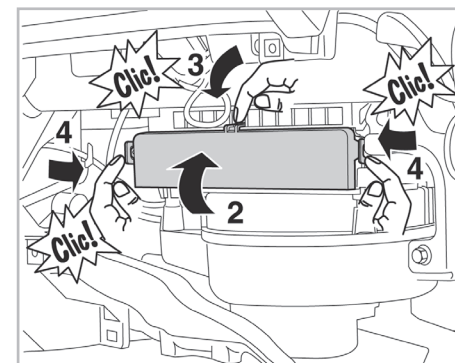

COMFORT

particle filter

715658

FH341

PA

WANT TO KNOW MORE?

www.valeo-techassist.com

FOR
OPEL

ASTRA J A/C+/- (11/09 >)

Valeo Service - Société par Actions simplifiée - Capital de 12 900 000 € - 70, rue Playel, 93285 Saint-Denis Cedex - France - B 306 486 408 RCS Bobigny