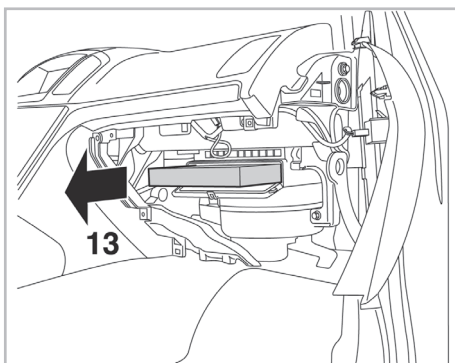

COMFORT

particle filter

715658

FH341

PA

WANT TO KNOW MORE?

www.valeo-techassist.com

FOR
OPEL

ASTRA J A/C+/- (11/09 >)

Valeo Service - Société par Actions simplifiée - Capital de 12 900 000 € - 70, rue Playel, 93285 Saint-Denis Cedex - France - B 306 486 408 RCS Bobigny