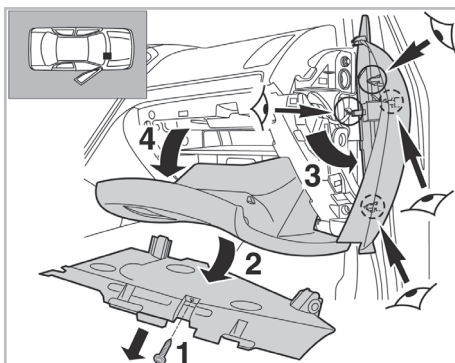

COMFORT

particle filter

715658

FH341

PA

WANT TO KNOW MORE?

www.valeo-techassist.com

FOR
OPEL

ASTRA J A/C+/- (11/09 >)

Valeo Service - Société par Actions simplifiée - Capital de 12 900 000 € - 70, rue Playel, 93285 Saint-Denis Cedex - France - B 306 486 408 RCS Bobigny