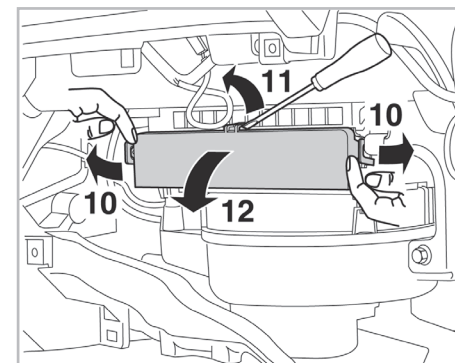

COMFORT

particle filter

715658

FH341

PA

WANT TO KNOW MORE?

www.valeo-techassist.com

FOR
OPEL

ASTRA J A/C+/- (11/09 >)

Valeo Service - Société par Actions simplifiée - Capital de 12 900 000 € - 70, rue Playel, 93285 Saint-Denis Cedex - France - B 306 486 408 RCS Bobigny