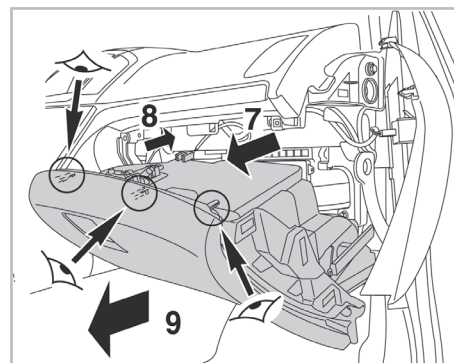

COMFORT

particle filter

715658

FH341

PA

WANT TO KNOW MORE?

www.valeo-techassist.com

FOR
OPEL

ASTRA J A/C+/- (11/09 >)

Valeo Service - Société par Actions simplifiée - Capital de 12 900 000 € - 70, rue Playel, 93285 Saint-Denis Cedex - France - B 306 486 408 RCS Bobigny