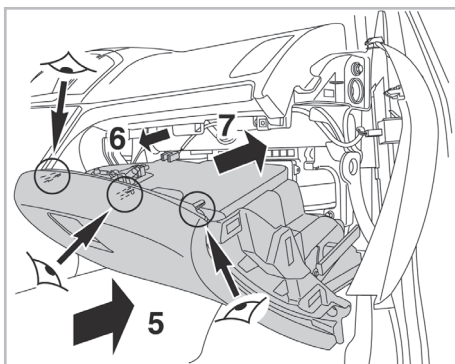

COMFORT

particle filter

715658

FH341

PA

WANT TO KNOW MORE?

www.valeo-techassist.com

FOR
OPEL

ASTRA J A/C+/- (11/09 >)

Valeo Service - Société par Actions simplifiée - Capital de 12 900 000 € - 70, rue Playel, 93285 Saint-Denis Cedex - France - B 306 486 408 RCS Bobigny